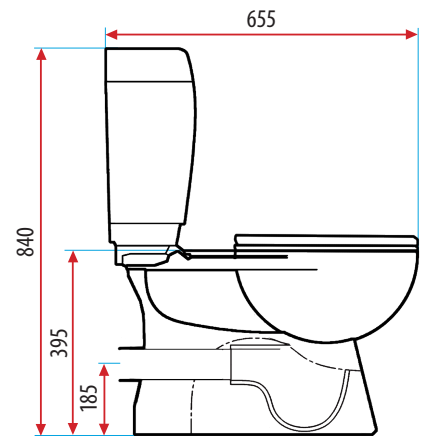

Virtue™ Close Coupled Toilet Suites

PRODUCT DESCRIPTION

Cistern:

Vitreous China

Pan:

Vitreous China with boxed rim for better self-cleaning.

WELS:

4 Star or 4.5/3 litres per flush

Seat and lid:

Soft closing polypropylene lid
Quick release polypropylene seat

Fittings and inclusions:

Round chrome dual flush button
Wall fixing kit
Floor fixing kit

Installation:

S Trap - 140mm maximum setout
P Trap - 185mm outlet to floor

Inlet:

Bottom inlet - right hand (left hand optional)

Inlet Valve:

- Suits water pressure between 30kPa (4.35 psi) and 1000 kPa (145 psi)
- WDI B4900
- Quick fill operation
- WMKA00626
- ATS 5200.016

Outlet:

S Trap

P Trap

Chrome dual flush button

Drawings are for illustrative purposes only and are not to scale.

Disclaimer: While every care has been exercised in compiling and publishing the data contained in these pages, Everhard accepts no responsibility for errors or omissions and all information is believed to be correct at the time of production. All colours have been reproduced with as much accuracy as possible. Dimensions and volumes are nominal. Please check the exact product measurements prior to beginning installation. Everhard reserves the right to delete or alter items without notice. Further information on warranties is available at www.everhard.com.au