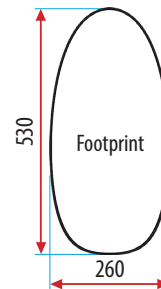

S Trap

P Trap

Chrome dual flush button

Drawings are for illustrative purposes only and are not to scale.

Disclaimer: While every care has been exercised in compiling and publishing the data contained in these pages, Everhard accepts no responsibility for errors or omissions and all information is believed to be correct at the time of production. All colours have been reproduced with as much accuracy as possible. Dimensions and volumes are nominal. Please check the exact product measurements prior to beginning installation. Everhard reserves the right to delete or alter items without notice. Further information on warranties is available at www.everhard.com.au