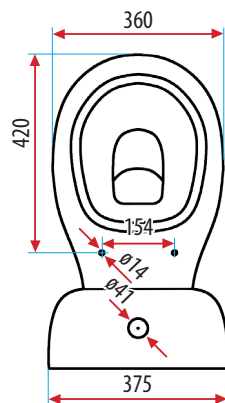

Inlet:

Bottom inlet - right hand (left hand optional)

Inlet Valve:

- Suits water pressure between 30kPa (4.35 psi) and 1000 kPa (145 psi)
- WDI B4900
- Quick fill operation
- WMKA00626
- ATS 5200.016

Outlet:

S Trap

P Trap

Chrome dual flush button

Drawings are for illustrative purposes only and are not to scale.

Disclaimer: While every care has been exercised in compiling and publishing the data contained in these pages, Everhard accepts no responsibility for errors or omissions and all information is believed to be correct at the time of production. All colours have been reproduced with as much accuracy as possible. Dimensions and volumes are nominal. Please check the exact product measurements prior to beginning installation. Everhard reserves the right to delete or alter items without notice. Further information on warranties is available at www.everhard.com.au