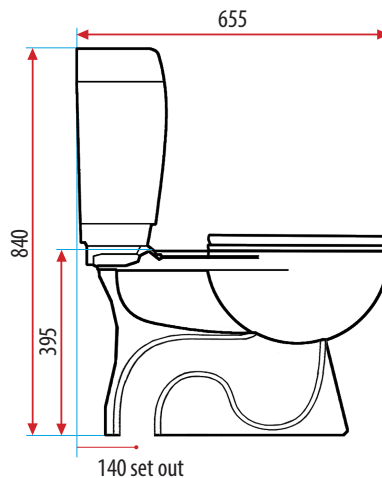

Virtue™ Close Coupled Toilet Suites

PRODUCT DESCRIPTION

Cistern:

Vitreous China

Pan:

Vitreous China with boxed rim for better self-cleaning.

WELS:

4 Star or 4.5/3 litres per flush

Seat and lid:

Soft closing polypropylene lid
Quick release polypropylene seat

Fittings and inclusions:

Round chrome dual flush button
Wall fixing kit
Floor fixing kit

Installation:

S Trap - 140mm maximum setout
P Trap - 185mm outlet to floor

Inlet:

Bottom inlet - right hand (left hand optional)

Inlet Valve:

- Suits water pressure between 30kPa (4.35 psi) and 1000 kPa (145 psi)
- WDI B4900
- Quick fill operation
- WMKA00626
- ATS 5200.016

Outlet:

S Trap

P Trap

Chrome dual flush button

Drawings are for illustrative purposes only and are not to scale.

Disclaimer: While every care has been exercised in compiling and publishing the data contained in these pages, Everhard accepts no responsibility for errors or omissions and all information is believed to be correct at the time of production. All colours have been reproduced with as much accuracy as possible. Dimensions and volumes are nominal. Please check the exact product measurements prior to beginning installation. Everhard reserves the right to delete or alter items without notice. Further information on warranties is available at www.everhard.com.au