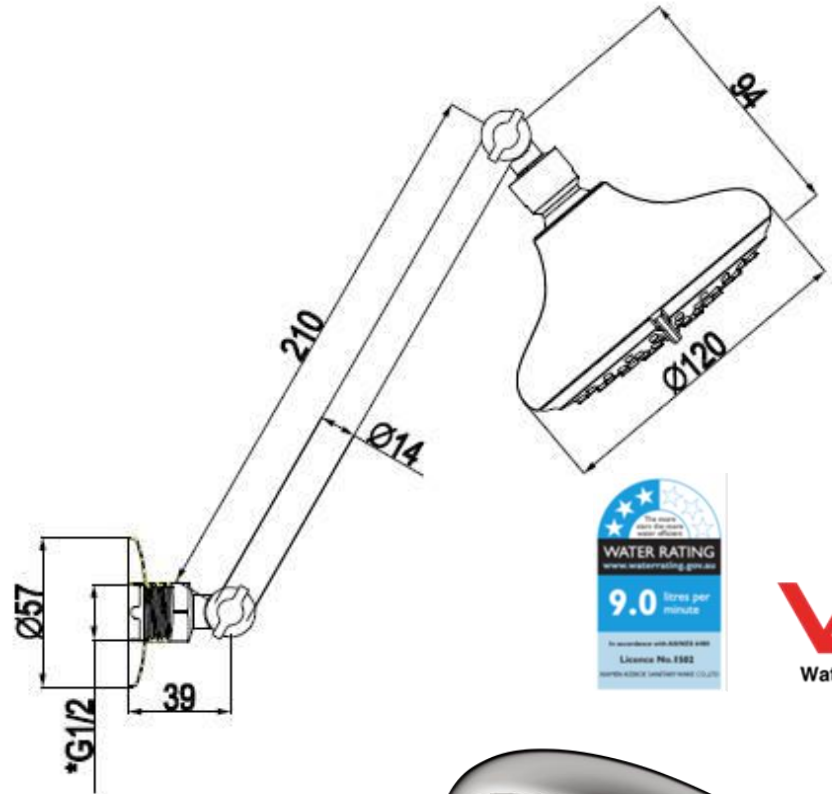

Adjustable Height

Model: **SCS1**
RRP: **\$59.00**
Sprays: **5**

Revolution
SHOWERS

SELF-CLEANING ALL DIRECTIONAL SHOWER

SIMPLY FLICKING BETWEEN SPRAY SETTINGS ACTIVATES THE PATENTED
SELF-CLEANING MECHANISM TO DISLodge ANY BUILD UP

SELF-CLEANING HAND SHOWER

Revolution
SHOWERS

Hand Held Flexibility

Revolution
SHOWERS

Model: SCS2
RRP: \$99.00
Sprays: 5

SELF-CLEANING HAND SHOWER

SIMPLY FLICKING BETWEEN SPRAY SETTINGS ACTIVATES THE PATENTED SELF-CLEANING MECHANISM TO DISLODGE ANY BUILD UP

SELF-CLEANING HAND SHOWER WITH EASY-FIT RAIL

Revolution
SHOWERS

Adjustable Height

Model: SCS3
RRP: \$149.00
Sprays: 5

Revolution
SHOWERS

SELF-CLEANING HAND SHOWER WITH EASY-FIT RAIL

SIMPLY FLICKING BETWEEN SPRAY SETTINGS ACTIVATES THE PATENTED SELF-CLEANING MECHANISM TO DISLODGE ANY BUILD UP

SELF-CLEANING TWIN SHOWER SYSTEM

Revolution
SHOWERS

Adjustable Height

Revolution
SHOWERS

Model: SCS6
RRP: \$325.00
Sprays: 1 + 5

SELF-CLEANING TWIN SHOWER SYSTEM

EVERYTIME YOU TURN OFF THE WATER THE PATENTED SELF-CLEANING MECHANISM AUTOMATICALLY ACTIVATES TO DISLodge ANY BUILD UP