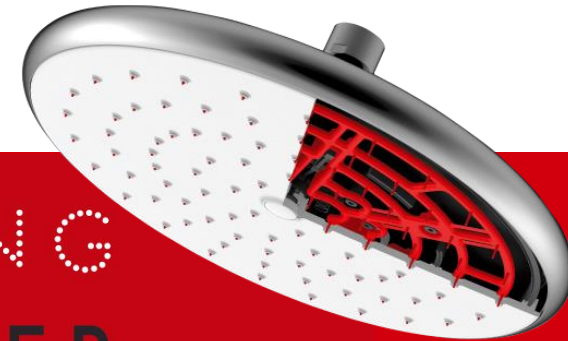

Adjustable Height

Model: **SCS1**
RRP: **\$59.00**
Sprays: **5**

Revolution
SHOWERS

SELF-CLEANING ALL DIRECTIONAL SHOWER

SIMPLY FLICKING BETWEEN SPRAY SETTINGS ACTIVATES THE PATENTED
SELF-CLEANING MECHANISM TO DISLodge ANY BUILD UP

SELF-CLEANING HAND SHOWER WITH EASY-FIT RAIL

Revolution
SHOWERS

Adjustable Height

Model: SCS3
RRP: \$149.00
Sprays: 5

Revolution
SHOWERS

SELF-CLEANING HAND SHOWER WITH EASY-FIT RAIL

SIMPLY FLICKING BETWEEN SPRAY SETTINGS ACTIVATES THE PATENTED SELF-CLEANING MECHANISM TO DISLODGE ANY BUILD UP

SELF-CLEANING OVERHEAD SHOWER

Revolution
SHOWERS

Model: **SCS5**
RRP: **\$189.00**
Sprays: **1**

Revolution
SHOWERS

SELF-CLEANING OVERHEAD SHOWER

EVERYTIME YOU TURN OFF THE WATER THE PATENTED SELF-CLEANING
MECHANISM AUTOMATICALLY ACTIVATES TO DISLodge ANY BUILD UP

SELF-CLEANING TWIN SHOWER SYSTEM

Revolution
SHOWERS

Adjustable Height

Revolution
SHOWERS

Model: SCS6
RRP: \$325.00
Sprays: 1 + 5

SELF-CLEANING TWIN SHOWER SYSTEM

EVERYTIME YOU TURN OFF THE WATER THE PATENTED SELF-CLEANING MECHANISM AUTOMATICALLY ACTIVATES TO DISLodge ANY BUILD UP