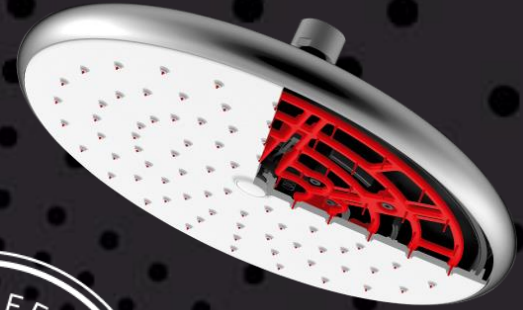

Adjustable Height

Model: **SCS1**
RRP: **\$59.00**
Sprays: **5**

Revolution
SHOWERS

SELF-CLEANING ALL DIRECTIONAL SHOWER

SIMPLY FLICKING BETWEEN SPRAY SETTINGS ACTIVATES THE PATENTED
SELF-CLEANING MECHANISM TO DISLodge ANY BUILD UP

SELF-CLEANING HAND SHOWER WITH EASY-FIT RAIL

Revolution
SHOWERS

Adjustable Height

Model: SCS3
RRP: \$149.00
Sprays: 5

Revolution
SHOWERS

SELF-CLEANING HAND SHOWER WITH EASY-FIT RAIL

SIMPLY FLICKING BETWEEN SPRAY SETTINGS ACTIVATES THE PATENTED SELF-CLEANING MECHANISM TO DISLODGE ANY BUILD UP

SELF-CLEANING OVERHEAD SHOWER

Revolution
SHOWERS

Model: **SCS5**
RRP: **\$189.00**
Sprays: **1**

Revolution
SHOWERS

SELF-CLEANING OVERHEAD SHOWER

EVERYTIME YOU TURN OFF THE WATER THE PATENTED SELF-CLEANING
MECHANISM AUTOMATICALLY ACTIVATES TO DISLodge ANY BUILD UP

SELF-CLEANING TWIN SHOWER SYSTEM

Revolution
SHOWERS

Adjustable Height

Revolution
SHOWERS

Model: SCS6
RRP: \$325.00
Sprays: 1 + 5

SELF-CLEANING TWIN SHOWER SYSTEM

EVERYTIME YOU TURN OFF THE WATER THE PATENTED SELF-CLEANING MECHANISM AUTOMATICALLY ACTIVATES TO DISLodge ANY BUILD UP