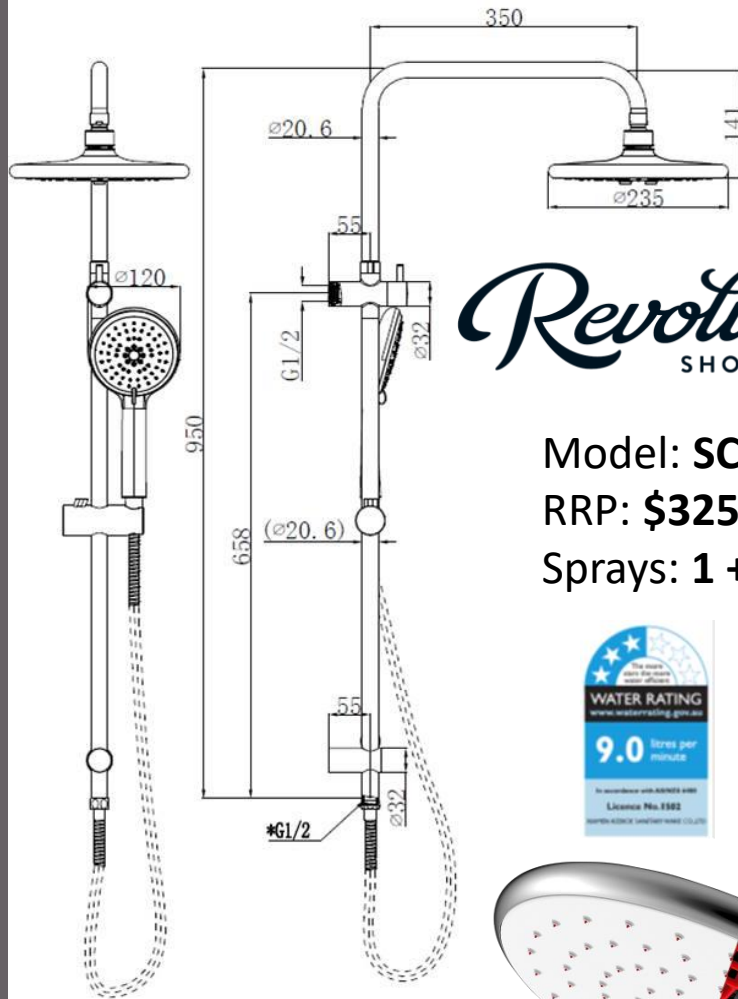

SELF-CLEANING HAND SHOWER WITH EASY-FIT RAIL

Revolution
SHOWERS

Adjustable Height

Model: SCS3
RRP: \$149.00
Sprays: 5

Revolution
SHOWERS

SELF-CLEANING HAND SHOWER WITH EASY-FIT RAIL

SIMPLY FLICKING BETWEEN SPRAY SETTINGS ACTIVATES THE PATENTED SELF-CLEANING MECHANISM TO DISLODGE ANY BUILD UP

SELF-CLEANING OVERHEAD SHOWER

Revolution
SHOWERS

Model: **SCS5**
RRP: **\$189.00**
Sprays: **1**

Revolution
SHOWERS

SELF-CLEANING OVERHEAD SHOWER

EVERYTIME YOU TURN OFF THE WATER THE PATENTED SELF-CLEANING
MECHANISM AUTOMATICALLY ACTIVATES TO DISLodge ANY BUILD UP

SELF-CLEANING TWIN SHOWER SYSTEM

Revolution
SHOWERS

Adjustable Height

Revolution
SHOWERS

Model: SCS6
RRP: \$325.00
Sprays: 1 + 5

SELF-CLEANING TWIN SHOWER SYSTEM

EVERYTIME YOU TURN OFF THE WATER THE PATENTED SELF-CLEANING MECHANISM AUTOMATICALLY ACTIVATES TO DISLodge ANY BUILD UP