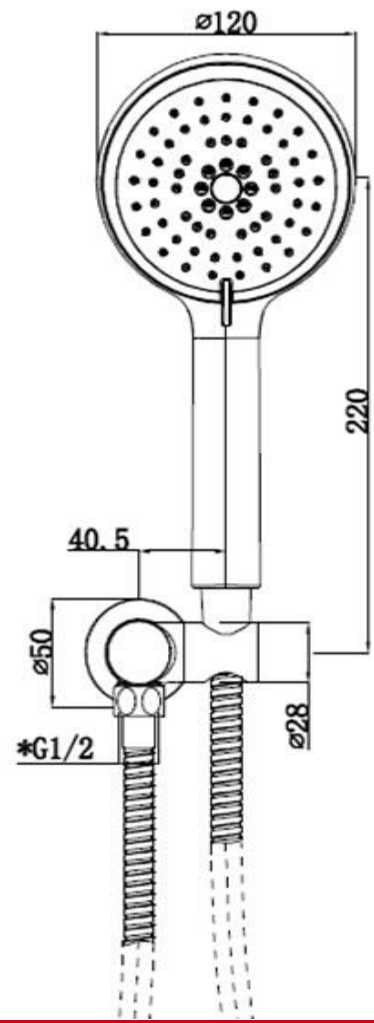

Adjustable Height

Model: **SCS1**
RRP: **\$59.00**
Sprays: **5**

Revolution
SHOWERS

SELF-CLEANING ALL DIRECTIONAL SHOWER

SIMPLY FLICKING BETWEEN SPRAY SETTINGS ACTIVATES THE PATENTED
SELF-CLEANING MECHANISM TO DISLodge ANY BUILD UP

SELF-CLEANING HAND SHOWER

Revolution
SHOWERS

Hand Held Flexibility

Revolution
SHOWERS

Model: SCS2
RRP: \$99.00
Sprays: 5

SELF-CLEANING HAND SHOWER

SIMPLY FLICKING BETWEEN SPRAY SETTINGS ACTIVATES THE PATENTED SELF-CLEANING MECHANISM TO DISLODGE ANY BUILD UP

SELF-CLEANING HAND SHOWER WITH EASY-FIT RAIL

Revolution
SHOWERS

Adjustable Height

Model: SCS3
RRP: \$149.00
Sprays: 5

Revolution
SHOWERS

SELF-CLEANING HAND SHOWER WITH EASY-FIT RAIL

SIMPLY FLICKING BETWEEN SPRAY SETTINGS ACTIVATES THE PATENTED SELF-CLEANING MECHANISM TO DISLODGE ANY BUILD UP