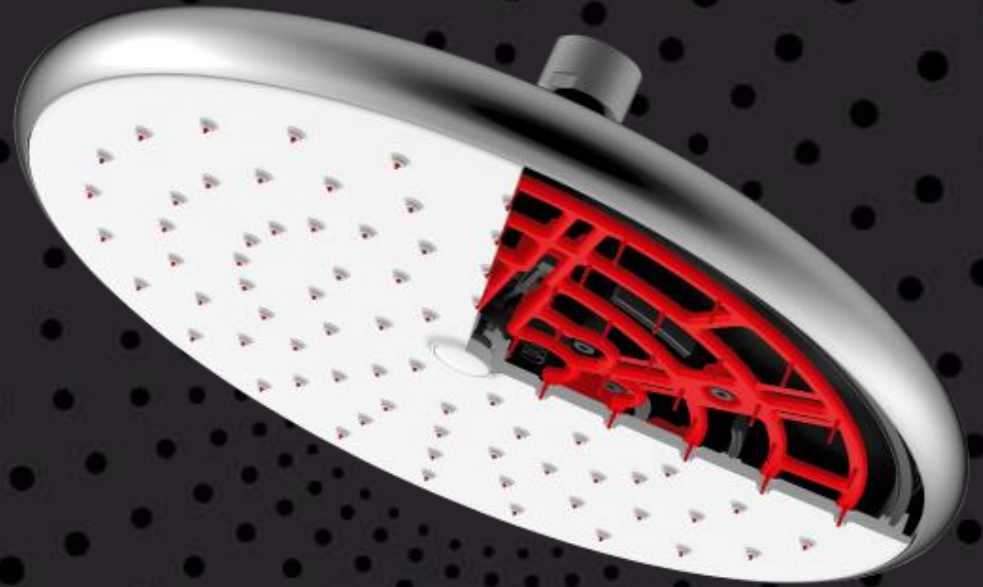

SELF-CLEANING

Revolution
SHOWERS