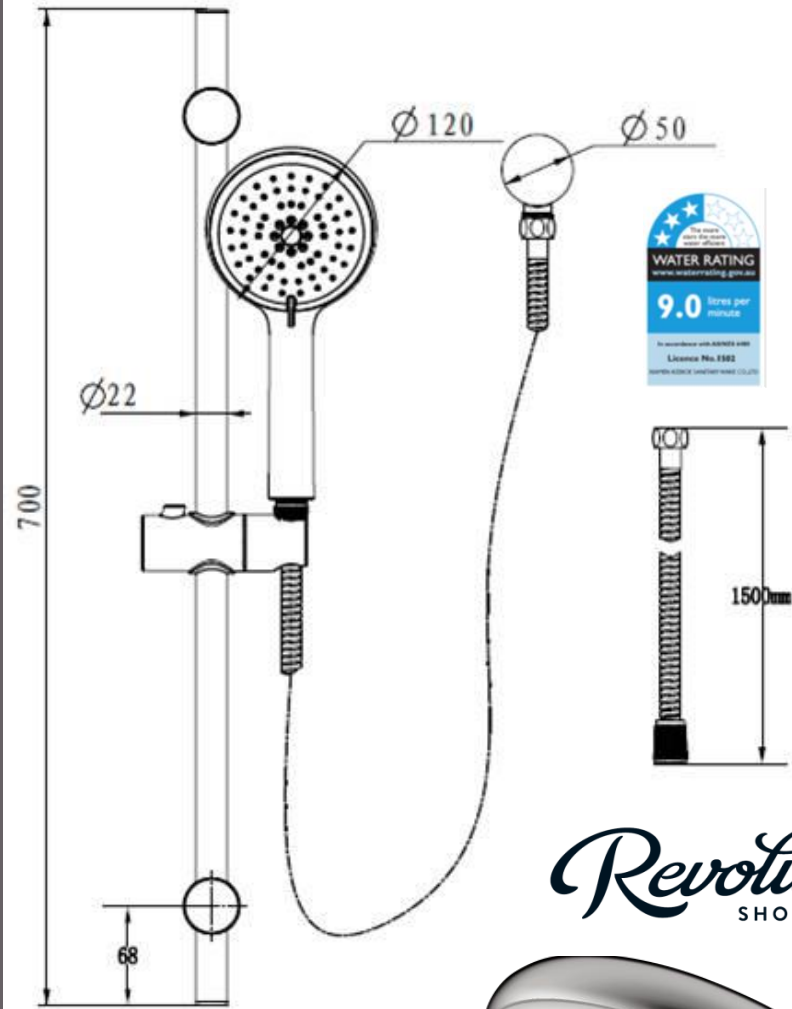

Adjustable Height

Model: **SCS1**
RRP: **\$59.00**
Sprays: **5**

Revolution
SHOWERS

SELF-CLEANING ALL DIRECTIONAL SHOWER

SIMPLY FLICKING BETWEEN SPRAY SETTINGS ACTIVATES THE PATENTED
SELF-CLEANING MECHANISM TO DISLodge ANY BUILD UP

SELF-CLEANING HAND SHOWER

Revolution
SHOWERS

Hand Held Flexibility

Revolution
SHOWERS

Model: SCS2
RRP: \$99.00
Sprays: 5

SELF-CLEANING HAND SHOWER

SIMPLY FLICKING BETWEEN SPRAY SETTINGS ACTIVATES THE PATENTED SELF-CLEANING MECHANISM TO DISLODGE ANY BUILD UP

SELF-CLEANING HAND SHOWER WITH EASY-FIT RAIL

Revolution
SHOWERS

Adjustable Height

Model: SCS3
RRP: \$149.00
Sprays: 5

Revolution
SHOWERS

SELF-CLEANING HAND SHOWER WITH EASY-FIT RAIL

SIMPLY FLICKING BETWEEN SPRAY SETTINGS ACTIVATES THE PATENTED SELF-CLEANING MECHANISM TO DISLODGE ANY BUILD UP

SELF-CLEANING TWIN SHOWER SYSTEM

Revolution
SHOWERS

Adjustable Height

Revolution
SHOWERS

Model: SCS6
RRP: \$325.00
Sprays: 1 + 5

SELF-CLEANING TWIN SHOWER SYSTEM

EVERYTIME YOU TURN OFF THE WATER THE PATENTED SELF-CLEANING MECHANISM AUTOMATICALLY ACTIVATES TO DISLodge ANY BUILD UP