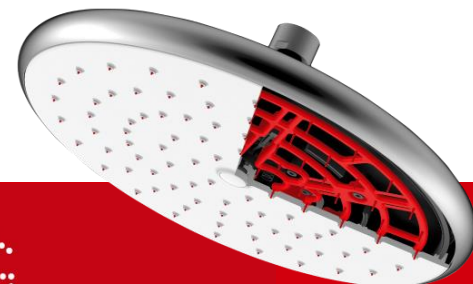

Adjustable Height

Model: **SCS1**
RRP: **\$59.00**
Sprays: **5**

Revolution
SHOWERS

SELF-CLEANING ALL DIRECTIONAL SHOWER

SIMPLY FLICKING BETWEEN SPRAY SETTINGS ACTIVATES THE PATENTED
SELF-CLEANING MECHANISM TO DISLodge ANY BUILD UP

SELF-CLEANING HAND SHOWER WITH EASY-FIT RAIL

Revolution
SHOWERS

Adjustable Height

Model: SCS3
RRP: \$149.00
Sprays: 5

Revolution
SHOWERS

SELF-CLEANING HAND SHOWER WITH EASY-FIT RAIL

SIMPLY FLICKING BETWEEN SPRAY SETTINGS ACTIVATES THE PATENTED SELF-CLEANING MECHANISM TO DISLODGE ANY BUILD UP

SELF-CLEANING OVERHEAD SHOWER

Revolution
SHOWERS

Model: **SCS5**
RRP: **\$189.00**
Sprays: **1**

Revolution
SHOWERS

SELF-CLEANING OVERHEAD SHOWER

EVERYTIME YOU TURN OFF THE WATER THE PATENTED SELF-CLEANING
MECHANISM AUTOMATICALLY ACTIVATES TO DISLodge ANY BUILD UP

SELF-CLEANING TWIN SHOWER SYSTEM

Revolution
SHOWERS

Adjustable Height

Revolution
SHOWERS

Model: SCS6
RRP: \$325.00
Sprays: 1 + 5

SELF-CLEANING TWIN SHOWER SYSTEM

EVERYTIME YOU TURN OFF THE WATER THE PATENTED SELF-CLEANING MECHANISM AUTOMATICALLY ACTIVATES TO DISLodge ANY BUILD UP