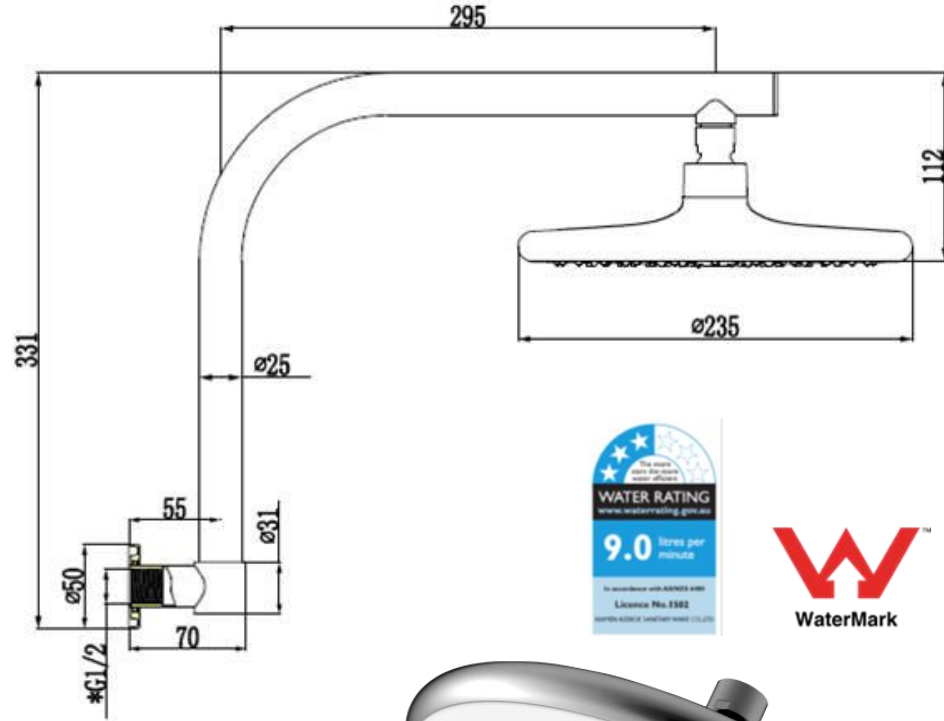

Adjustable Height

Model: **SCS1**
RRP: **\$59.00**
Sprays: **5**

Revolution
SHOWERS

SELF-CLEANING ALL DIRECTIONAL SHOWER

SIMPLY FLICKING BETWEEN SPRAY SETTINGS ACTIVATES THE PATENTED
SELF-CLEANING MECHANISM TO DISLodge ANY BUILD UP

SELF-CLEANING HAND SHOWER WITH EASY-FIT RAIL

Revolution
SHOWERS

Adjustable Height

Model: SCS3
RRP: \$149.00
Sprays: 5

Revolution
SHOWERS

SELF-CLEANING HAND SHOWER WITH EASY-FIT RAIL

SIMPLY FLICKING BETWEEN SPRAY SETTINGS ACTIVATES THE PATENTED SELF-CLEANING MECHANISM TO DISLODGE ANY BUILD UP

SELF-CLEANING OVERHEAD SHOWER

Revolution
SHOWERS

Model: **SCS5**
RRP: **\$189.00**
Sprays: **1**

Revolution
SHOWERS

SELF-CLEANING OVERHEAD SHOWER

EVERYTIME YOU TURN OFF THE WATER THE PATENTED SELF-CLEANING
MECHANISM AUTOMATICALLY ACTIVATES TO DISLodge ANY BUILD UP

SELF-CLEANING TWIN SHOWER SYSTEM

Revolution
SHOWERS

Adjustable Height

Revolution
SHOWERS

Model: SCS6
RRP: \$325.00
Sprays: 1 + 5

SELF-CLEANING TWIN SHOWER SYSTEM

EVERYTIME YOU TURN OFF THE WATER THE PATENTED SELF-CLEANING MECHANISM AUTOMATICALLY ACTIVATES TO DISLodge ANY BUILD UP