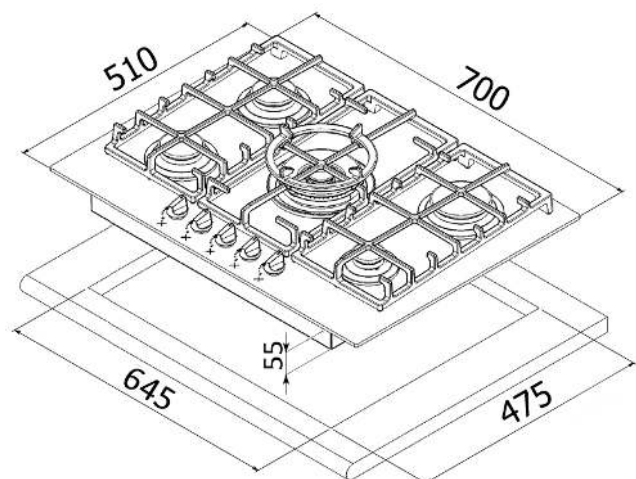

### WEIGHT:

20.0kg (gross)

### PRODUCT DIMENSIONS