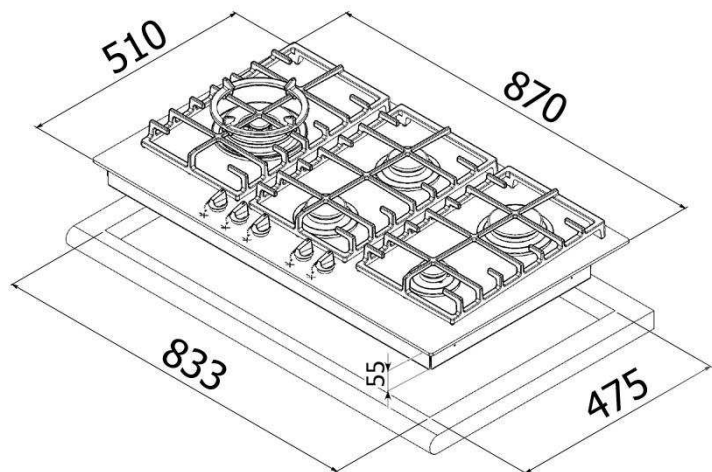

WEIGHT:

20.0kg (gross)

PRODUCT DIMENSIONS

INSTALLATION:

Please refer qualified installer to our product instruction manual.