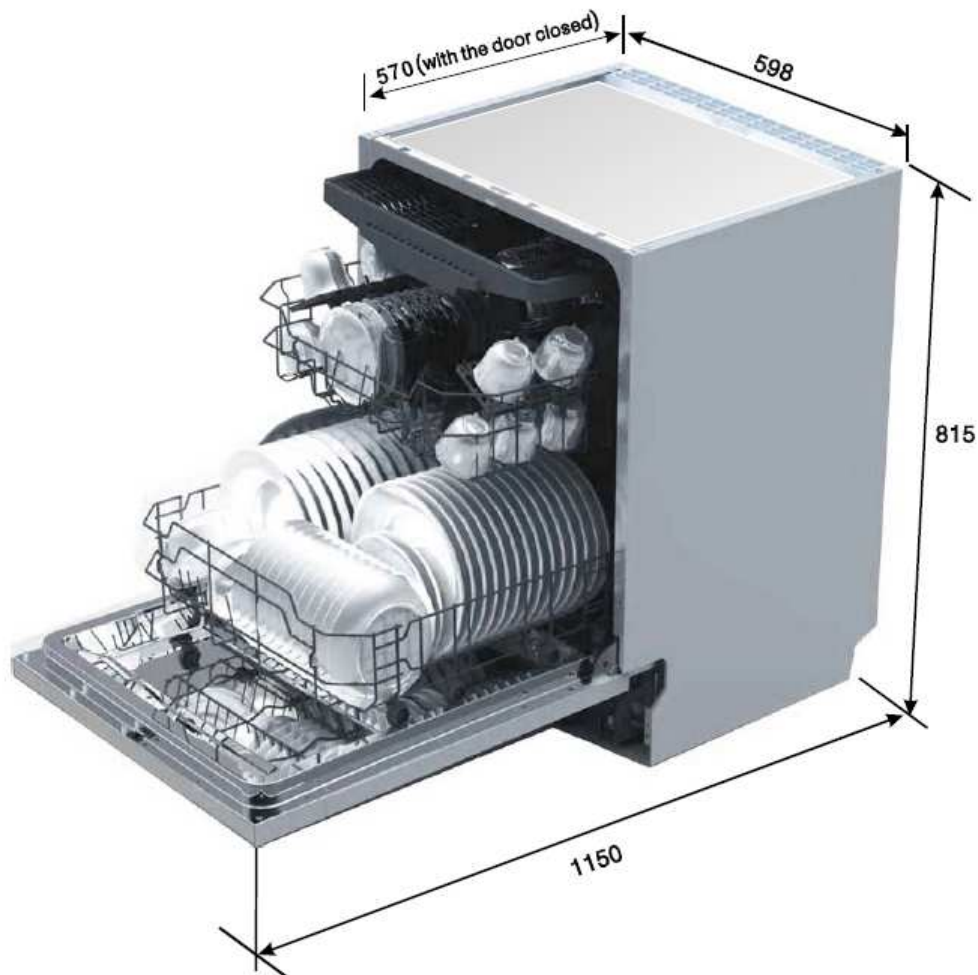

**Code EDSPF14INTD: 60cm Full Integrated Dishwasher**

**Please note:**

Please refer to Product instruction manual for:

1. installation details.
2. Door dimensions, if you are matching the kitchen cabinets.