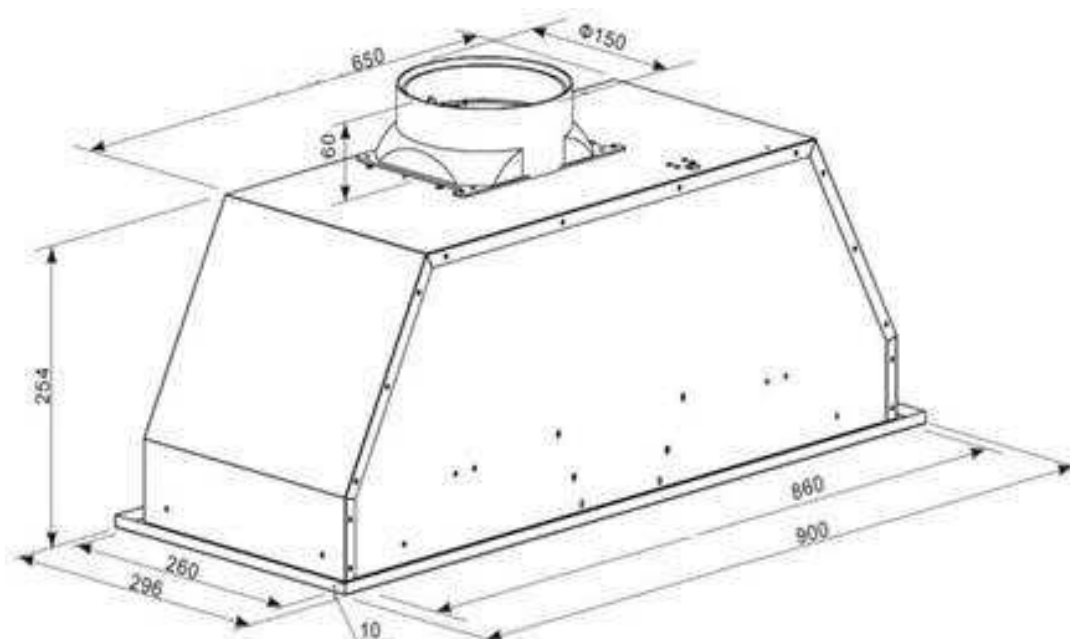

**Code EP900UMS**

**90cm Undermount  
Range hood**

**+ Technical Specifications** All specifications and product sizes may be varied by the manufacturer without notice. Euro Appliances are not responsible for any errors or omissions. Pictures, specifications and dimensions are for illustration purposes only and cut outs for appliances should only be physical product measurements. All dimensions and information are for indicative use only. Please refer to all technical specifications in product booklet supplied with appliance, prior to installation.