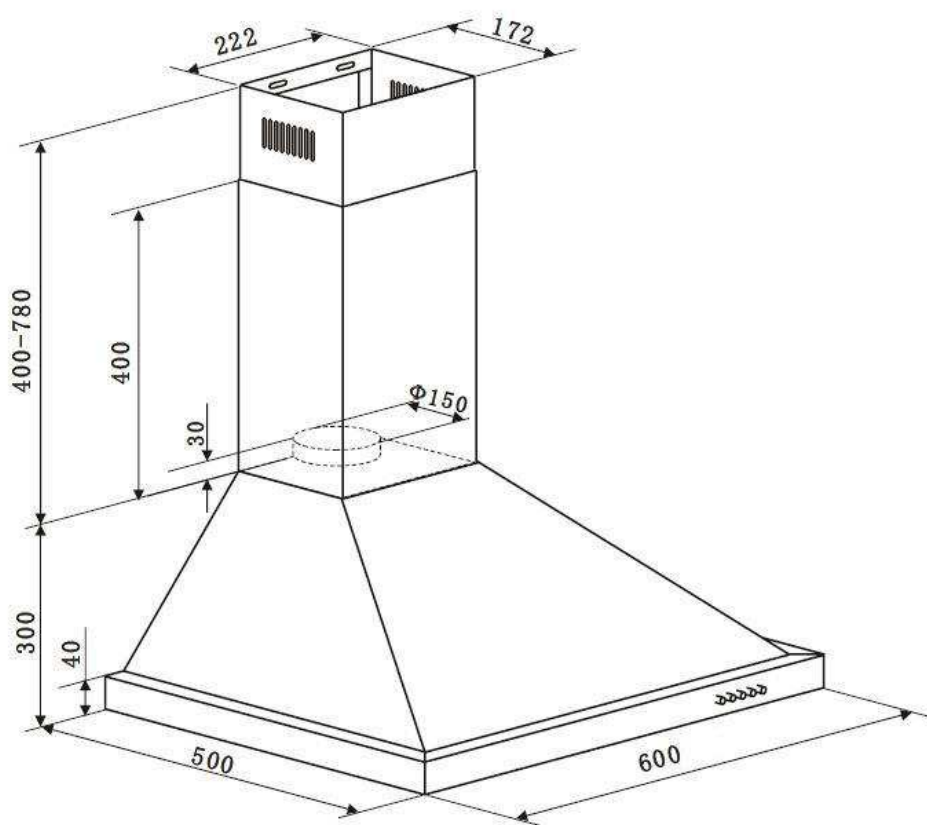

# 60cm Stainless Steel Canopy

**+ Technical Specifications** All specifications and product sizes may be varied by the manufacturer without notice. Euro Appliances are not responsible for any errors or omissions. Pictures, specifications and dimensions are for illustration purposes only and cut outs for appliances should only be physical product measurements. All dimensions and information are for indicative use only. Please refer to all technical specifications in product booklet supplied with appliance, prior to installation.