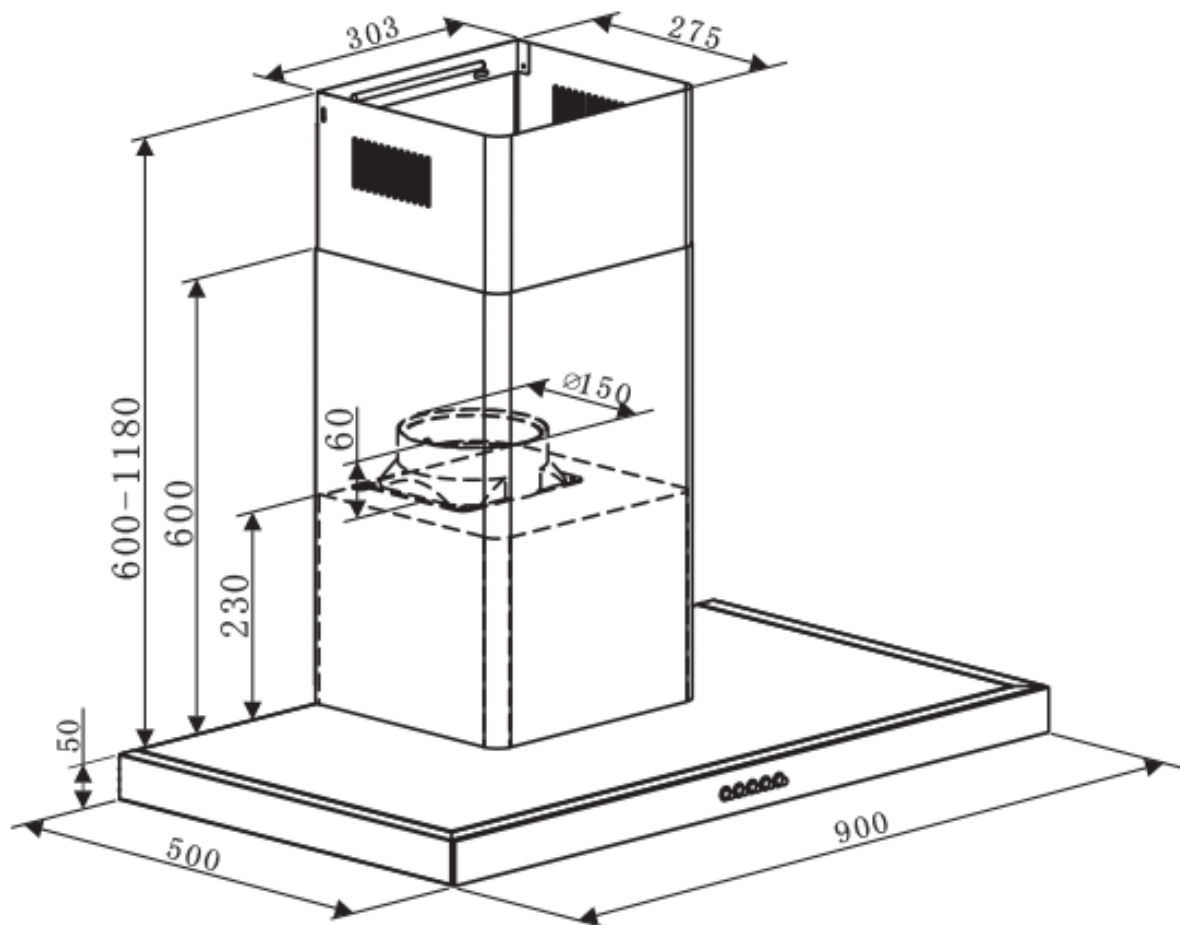

Code EA90STRS

90cm Strait Touch Control Canopy

+ Technical Specifications All specifications and product sizes may be varied by the manufacturer without notice. Euro Appliances are not responsible for any errors or omissions. Pictures, specifications and dimensions are for illustration purposes only and cut outs for appliances should only be physical product measurements. All dimensions and information are for indicative use only. Please refer to all technical specifications in product booklet supplied with appliance, prior to installation.

Contact the Customer Care Centre for product support on toll free 1800 440 335

Dimensions

bringing european quality to your home