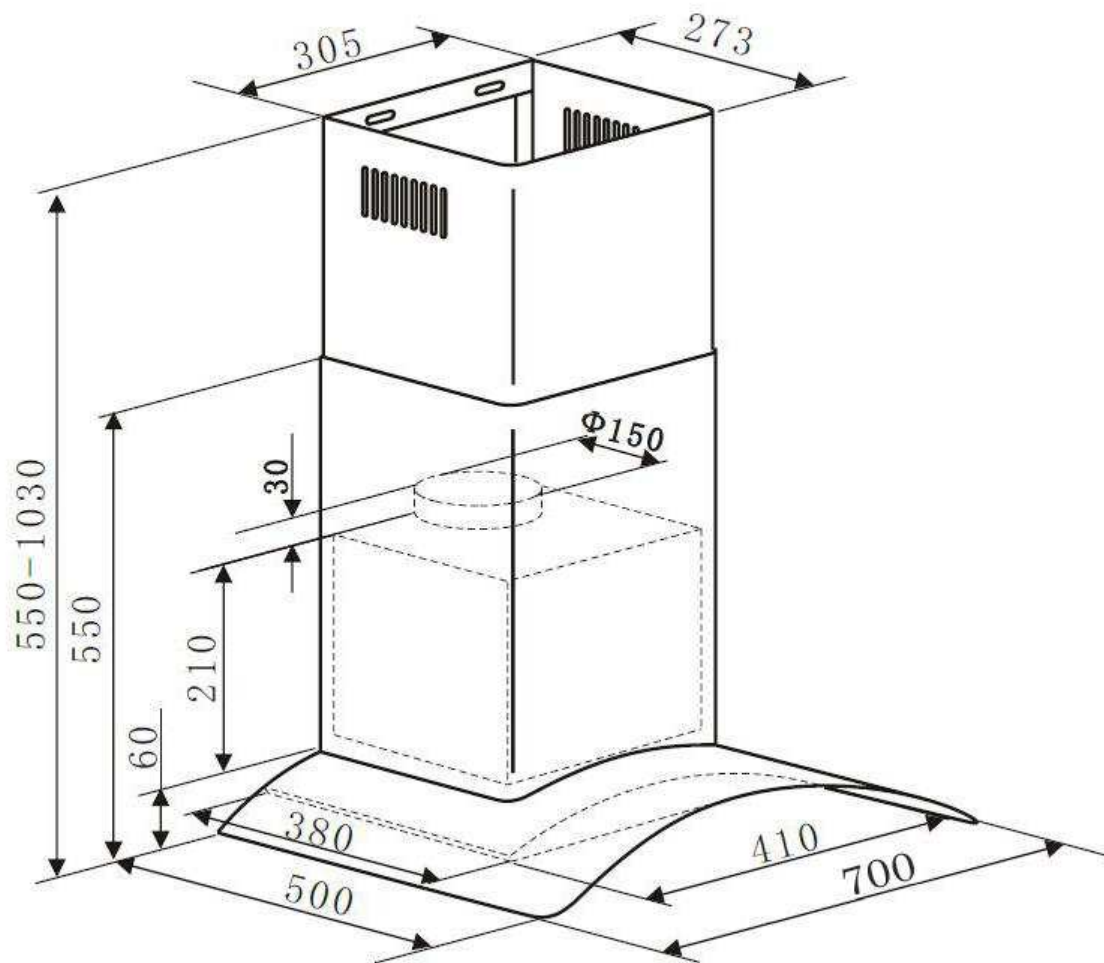

Code **EAGL700S**

70cm Curved Glass Canopy

+ Technical Specifications All specifications and product sizes may be varied by the manufacturer without notice. Euro Appliances are not responsible for any errors or omissions. Pictures, specifications and dimensions are for illustration purposes only and cut outs for appliances should only be physical product measurements. All dimensions and information are for indicative use only. Please refer to all technical specifications in product booklet supplied with appliance, prior to installation.