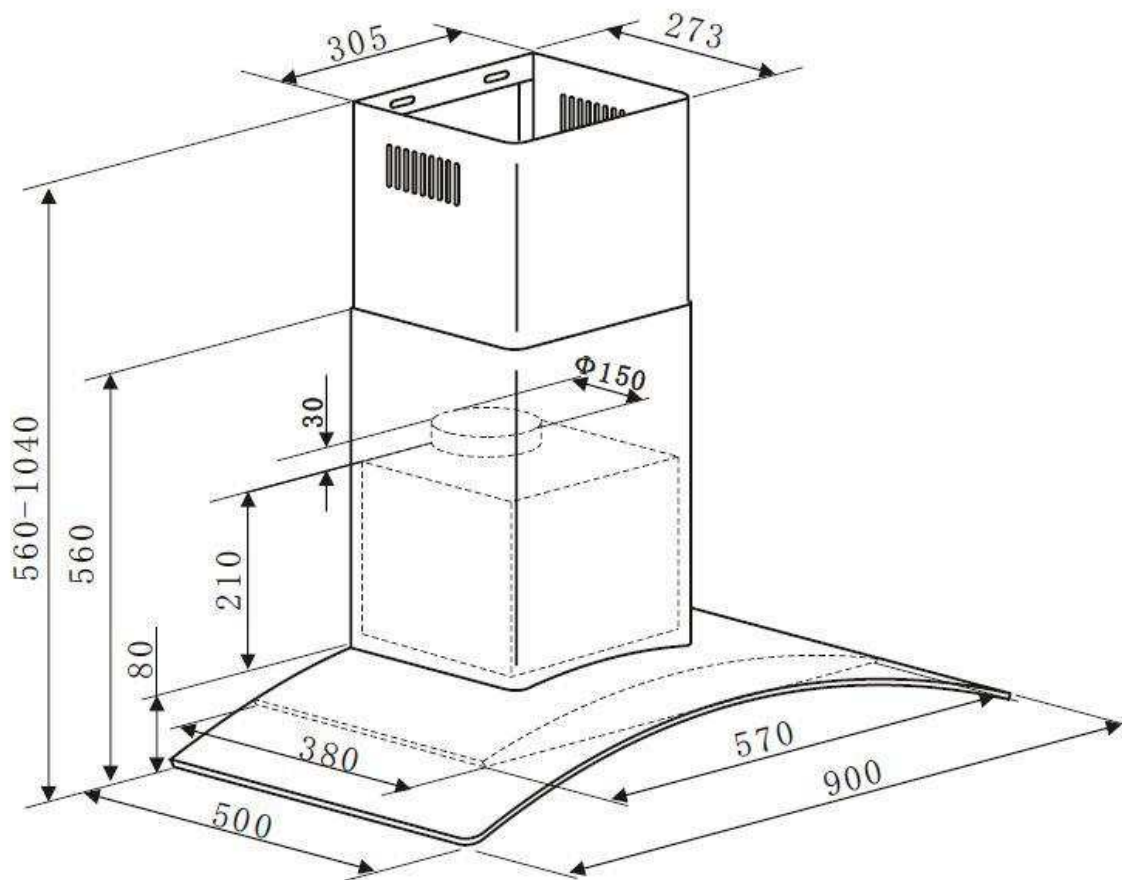

Code **EAGL90SX**

90cm Curved Glass Canopy

+ Technical Specifications All specifications and product sizes may be varied by the manufacturer without notice. Euro Appliances are not responsible for any errors or omissions. Pictures, specifications and dimensions are for illustration purposes only and cut outs for appliances should only be physical product measurements. All dimensions and information are for indicative use only. Please refer to all technical specifications in product booklet supplied with appliance, prior to installation.