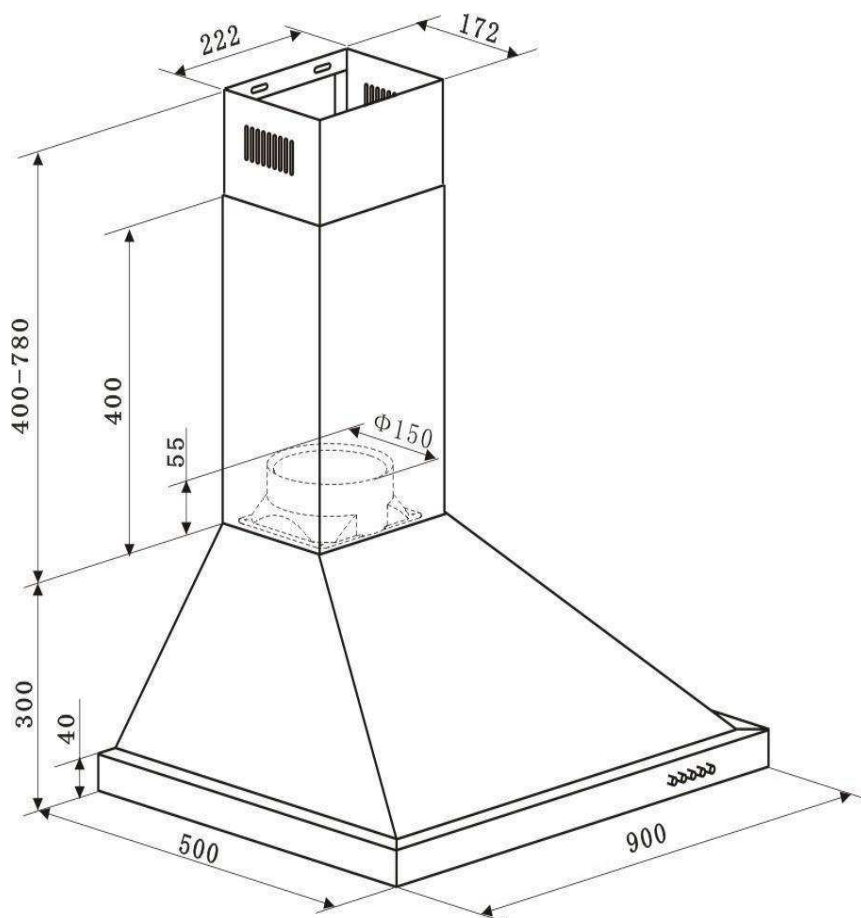

Code **EBB900SS**

90cm Stainless Steel Alfresco Canopy

+ Technical Specifications All specifications and product sizes may be varied by the manufacturer without notice. Euro Appliances are not responsible for any errors or omissions. Pictures, specifications and dimensions are for illustration purposes only and cut outs for appliances should only be physical product measurements. All dimensions and information are for indicative use only. Please refer to all technical specifications in product booklet supplied with appliance, prior to installation.