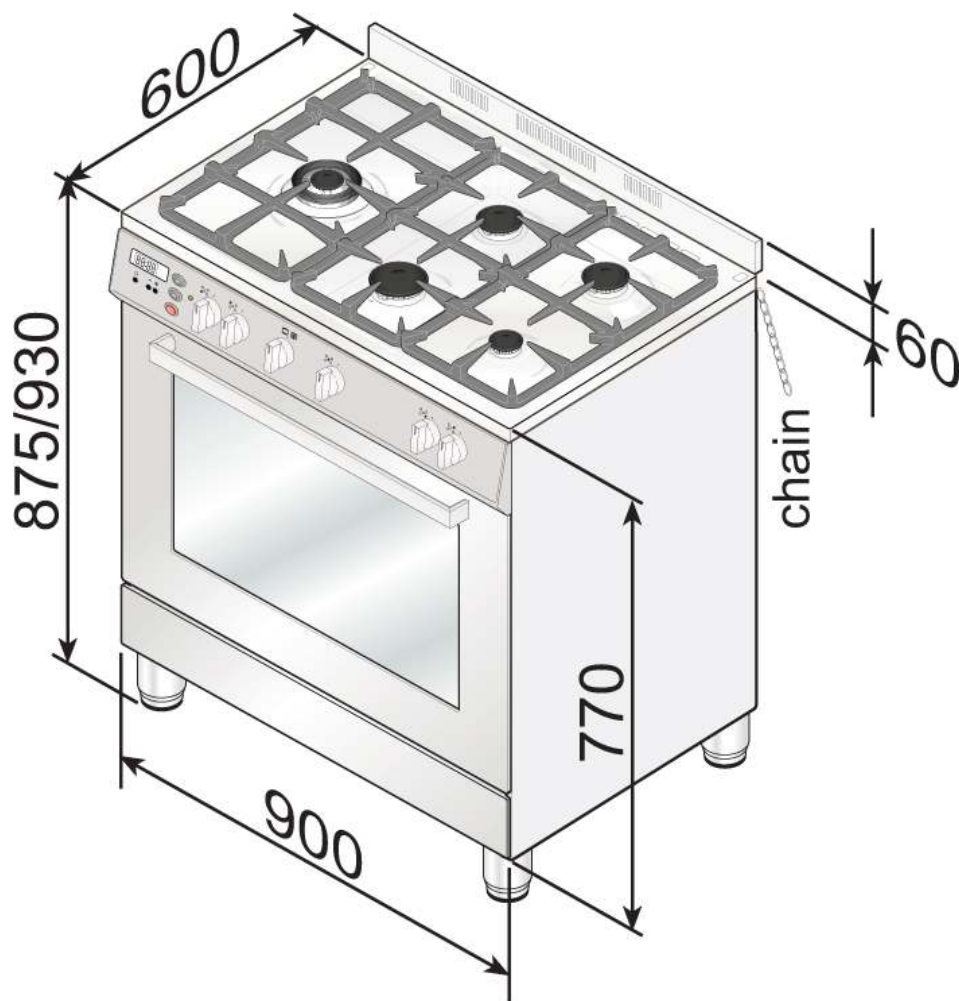

# Code **EFS900DTSX**

## **90cm Dual Freestanding Oven**

**+ Technical Specifications** All specifications and product sizes may be varied by the manufacturer without notice. Euro Appliances are not responsible for any errors or omissions. Pictures, specifications and dimensions are for illustration purposes only and cut outs for appliances should only be physical product measurements. All dimensions and information are for indicative use only. Please refer to all technical specifications in product booklet supplied with appliance, prior to installation.