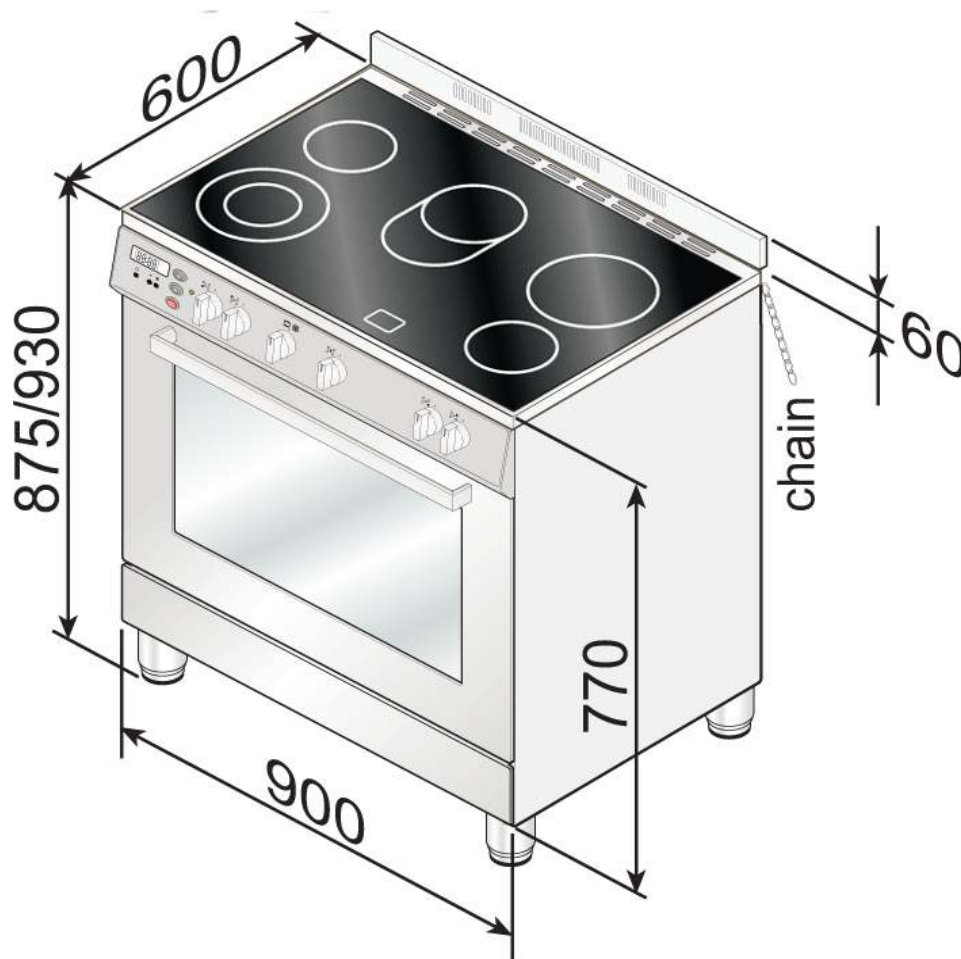

# Code **EFS900EETSX**

## **90cm Dual Freestanding Oven**

**+ Technical Specifications** All specifications and product sizes may be varied by the manufacturer without notice. Euro Appliances are not responsible for any errors or omissions. Pictures, specifications and dimensions are for illustration purposes only and cut outs for appliances should only be physical product measurements. All dimensions and information are for indicative use only. Please refer to all technical specifications in product booklet supplied with appliance, prior to installation.