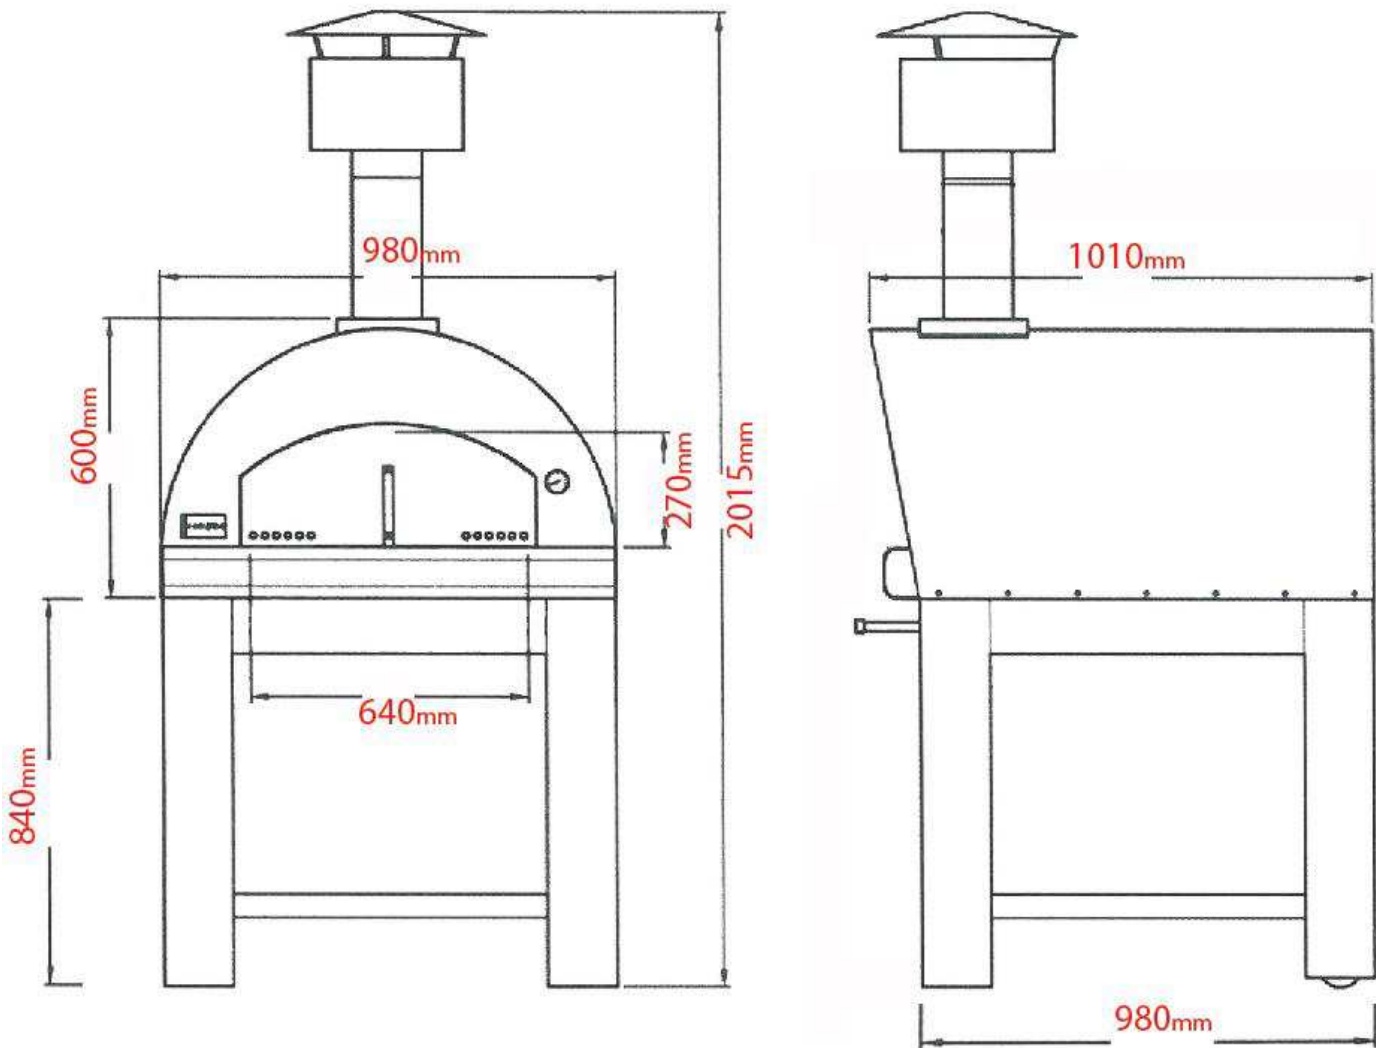

## **80x80 Wood Fired Pizza Oven**

*Dimensions*

**+ Technical Specifications** All specifications and product sizes may be varied by the manufacturer without notice. Euro Appliances are not responsible for any errors or omissions. Pictures, specifications and dimensions are for illustration purposes only and cut outs for appliances should only be physical product measurements. All dimensions and information are for indicative use only. Please refer to all technical specifications in product booklet supplied with appliance, prior to installation.