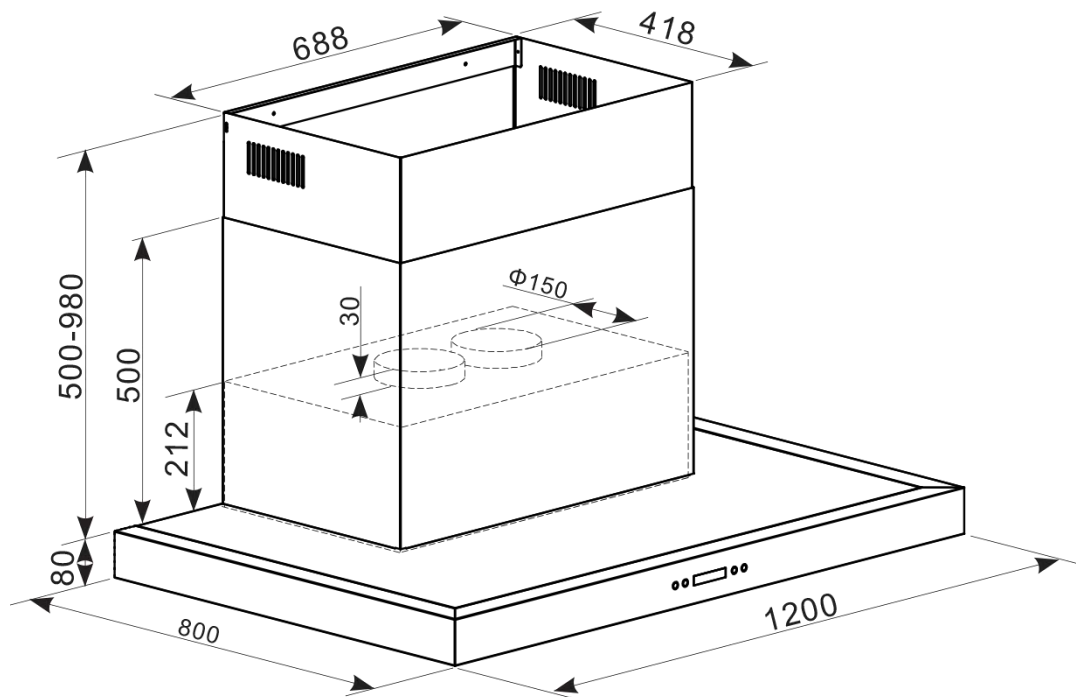

Code **ERB120SS**

120cm Alfresco Canopy Rangehood

+ Technical Specifications All specifications and product sizes may be varied by the manufacturer without notice. Euro Appliances are not responsible for any errors or omissions. Pictures, specifications and dimensions are for illustration purposes only and cut outs for appliances should only be physical product measurements. All dimensions and information are for indicative use only. Please refer to all technical specifications in product booklet supplied with appliance, prior to installation.