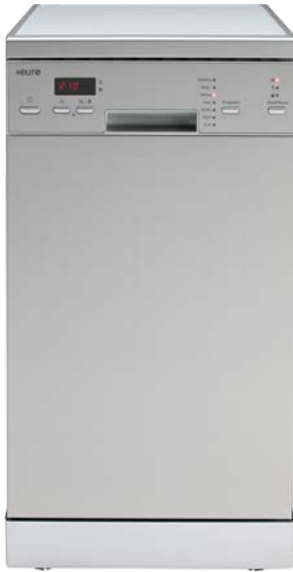

Code EDS45XS – 45cm Freestanding Dishwasher

10 PLACE SETTINGS

The 10-place settings option this dishwasher provides results in greater flexibility in what types of dishes and cutlery that can be washed.

SIMPLE ELECTRONIC PROGRAM SELECTOR

This euro dishwasher operates via electronic push button control for you to easily select your preferred program.

SLIDE OUT CUTLERY RACK

This slide out rack provides an easy and organised way to load your cutlery.

FEATURES

- Stainless steel finish
- 10 place setting
- 7 wash programs
 - + Rapid
 - + Soak
 - + Eco
 - + 90 minute
 - + Glass
 - + Heavy
 - + Intensive
- 2 Level height adjustable upper basket
- Slide out cutlery rack
- Alternative wash function
- Delay start option (1 - 24 hours)
- Extra dry and strong wash functions
- Child lock safety
- Concealed Heating Element
- Removable top cover (30mm)
- Water consumption 11.0 L
- 3.5 star energy rating
- 3.5 star water rating